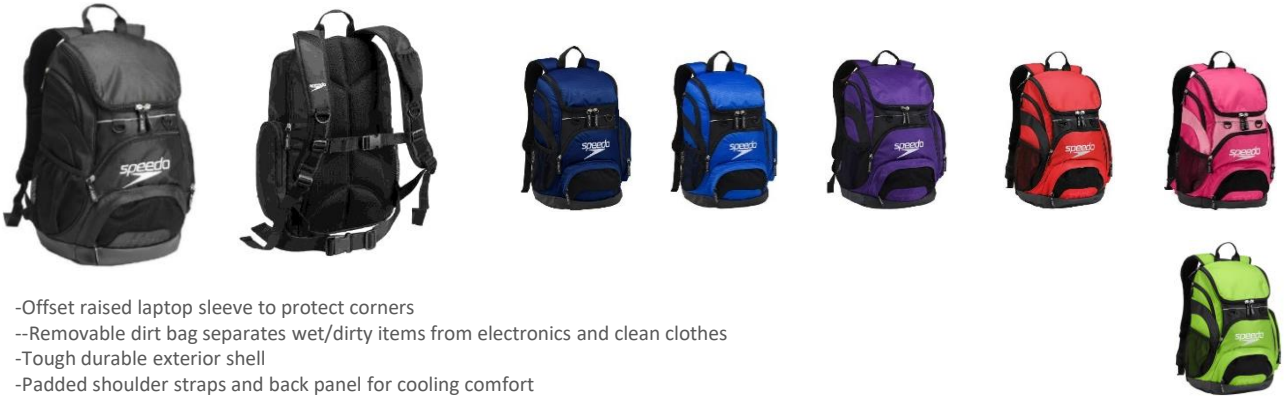

TEAMSTER BACKPACK 35L

- -Offset raised laptop sleeve to protect corners
- --Removable dirt bag separates wet/dirty items from electronics and clean clothes
- -Tough durable exterior shell
- -Padded shoulder straps and back panel for cooling comfort
- -mesh zippered wet/dry compartment offers breathability and drainage

Style 7520115 $80

Colors: 001 Speedo Black; 412 Navy; 437 Royal Blue;
502 Speedo Purple; 642 Formula One; 673 Purple/Azalea;
335 Jasmine Green/Black

Style 7520116 25L Version $75

Colors: 001 Speedo Black